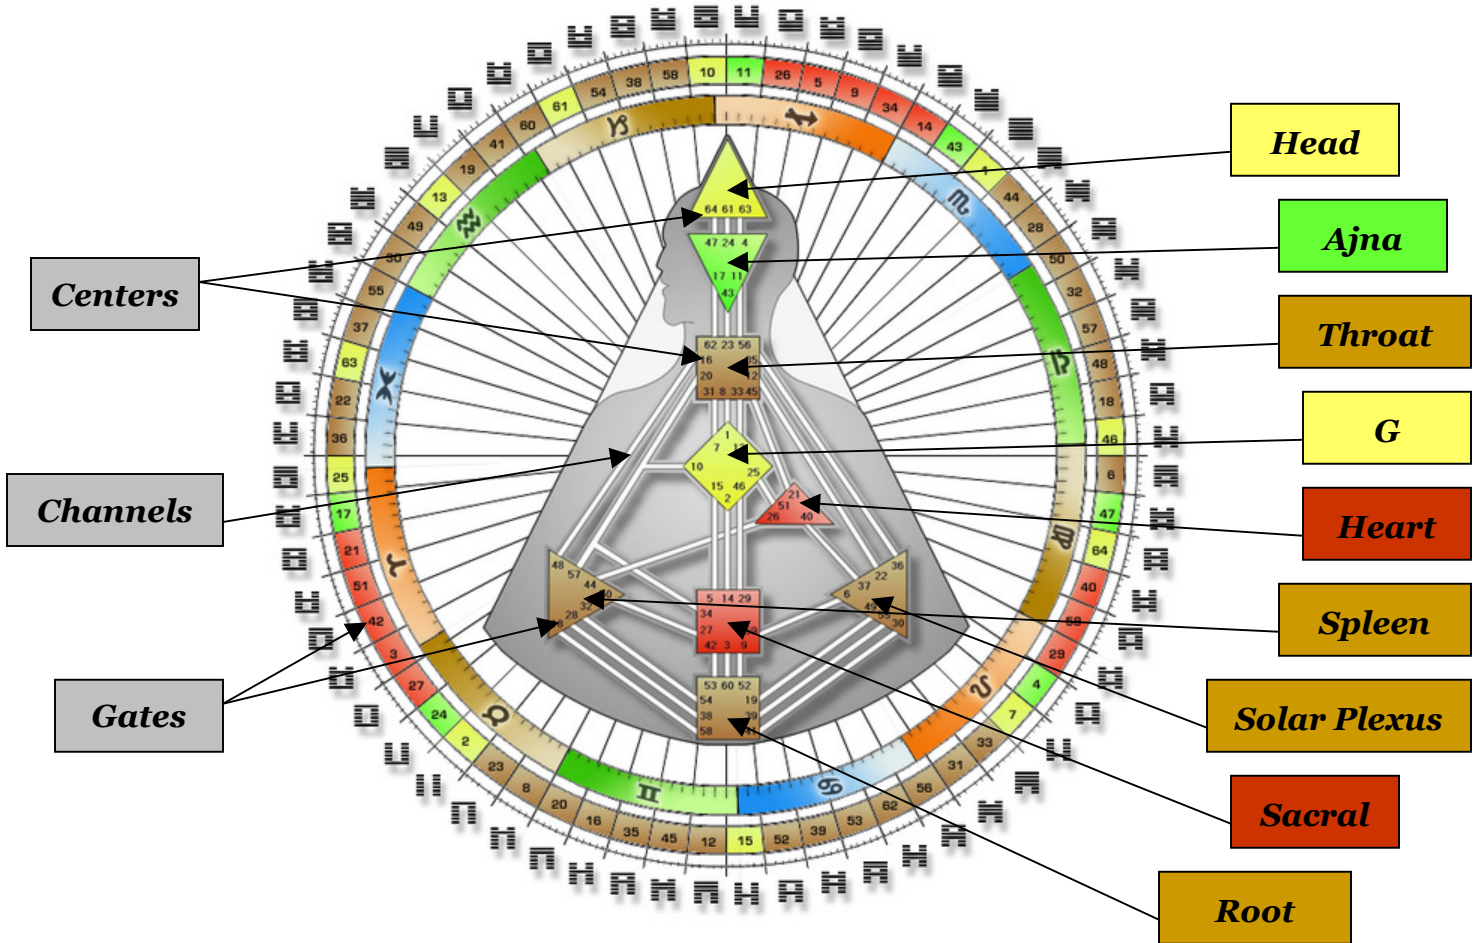

## BodyGraph References

### The Red, The Black & The White

**What's Colored in the BodyGraph...we call this Definition** What's innate to us; Our Nature; Where we condition others

**Red/Design:** Unconscious; Reliable

**Black/Personality:** Conscious; Reliable

### The Centers

**Head:** Pressure; Inspiration

**Ajna:** Awareness; Conceptualization

**Throat:** Manifestation; Metabolism; Communication

**G:** Identity; Direction

**Heart:** Motor; Willpower

**Spleen:** Awareness; Health; Security